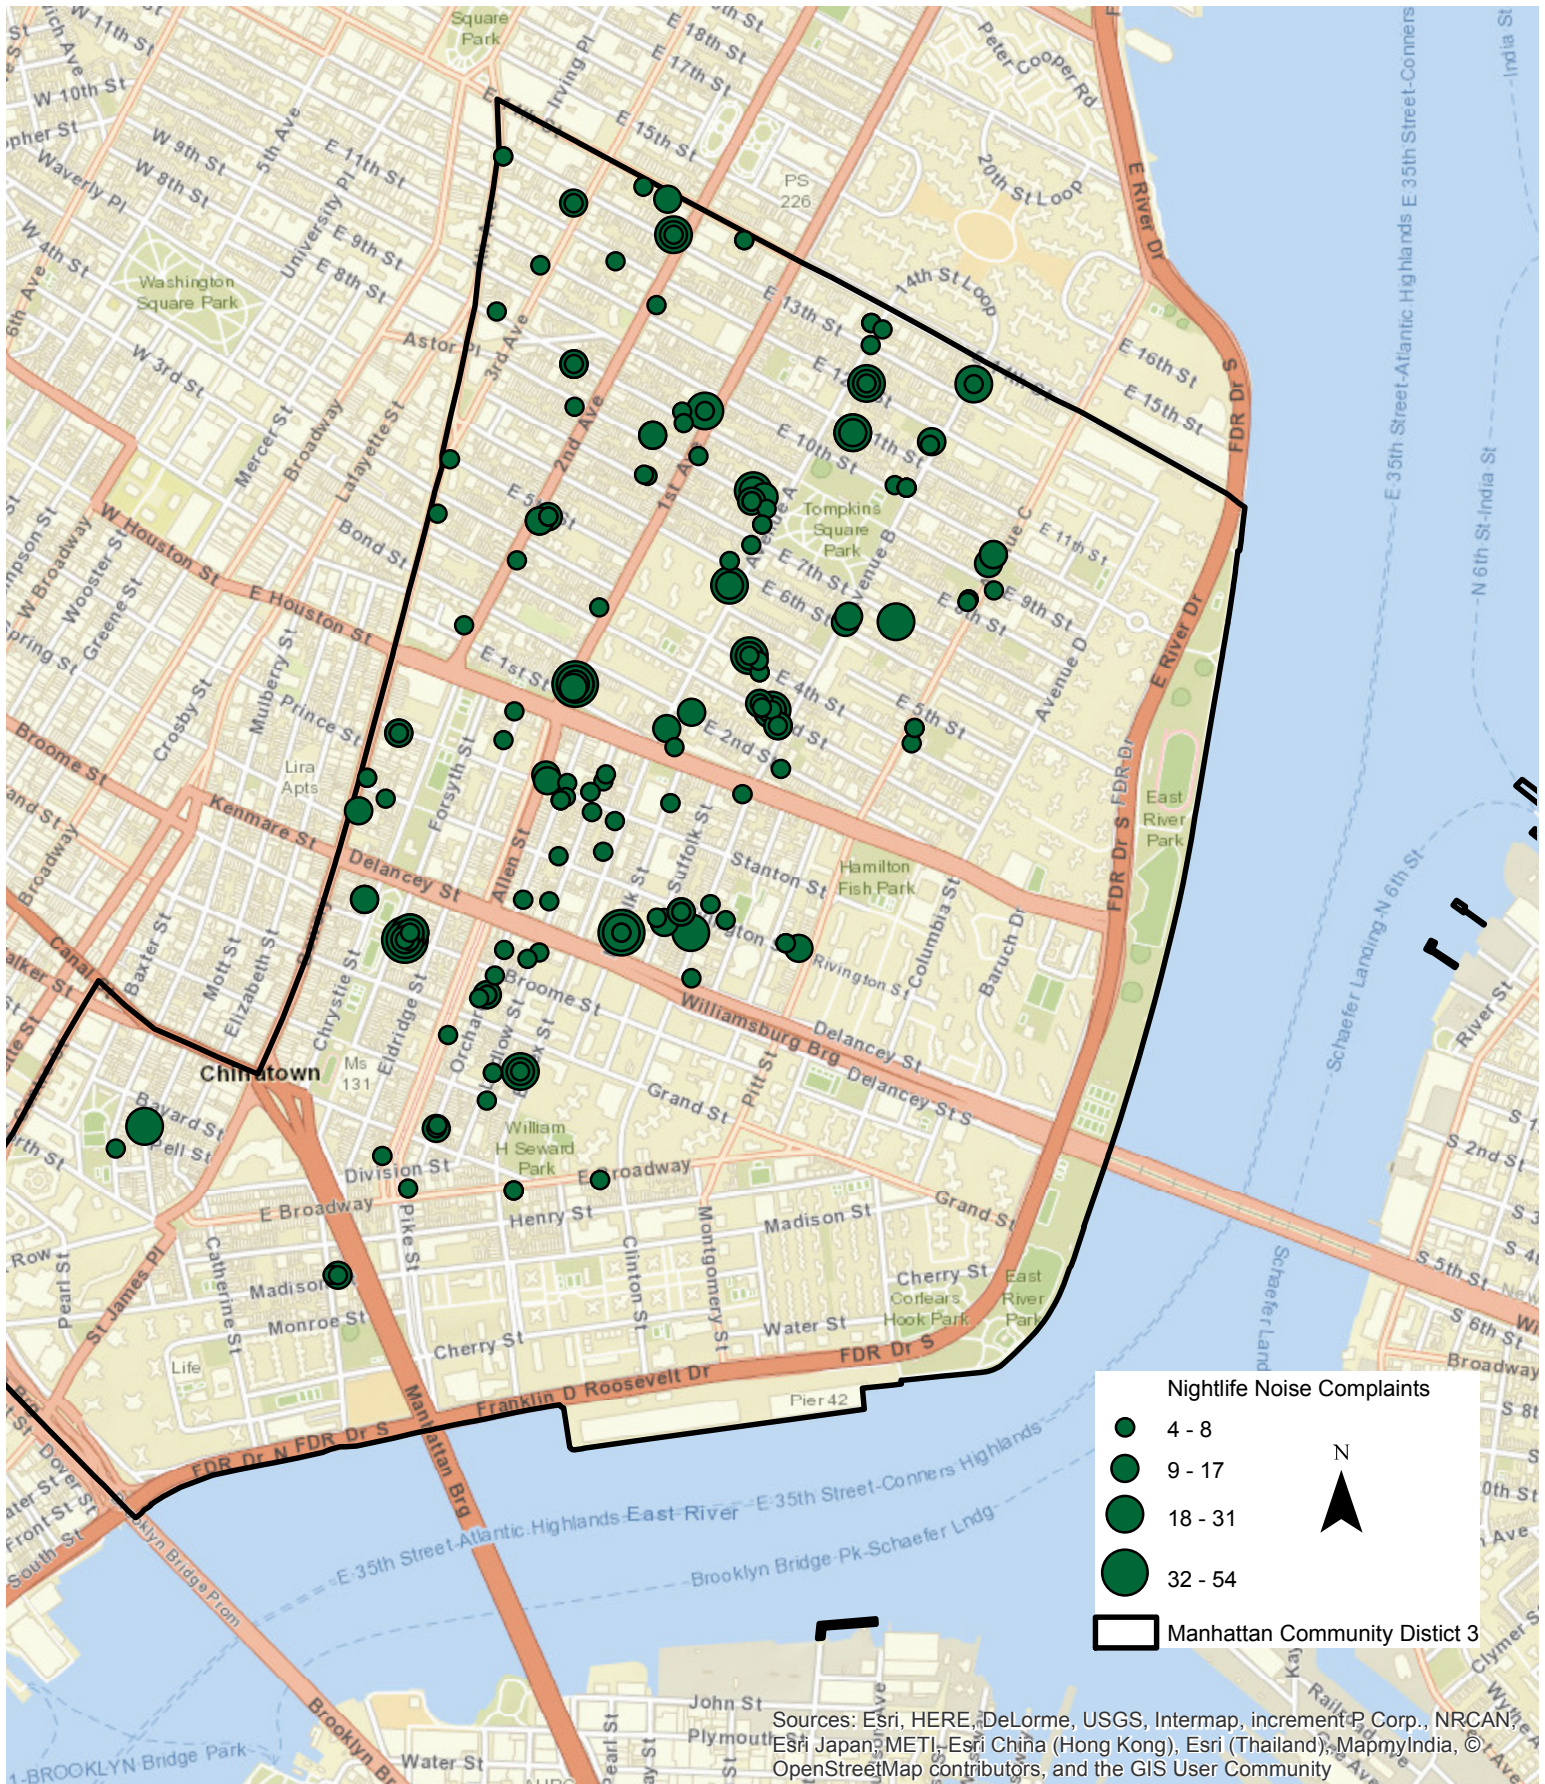

Nightlife Noise Complaints in Chinatown & the Lower East Side

This data represents 2015 311 Service Requests downloaded from NYC Open Data. Please note that 90% of the locations with nightlife noise complaints for this district contain sufficient location data to be represented in this map. Of this 90%, only those locations with more than 3 noise complaints are marked.